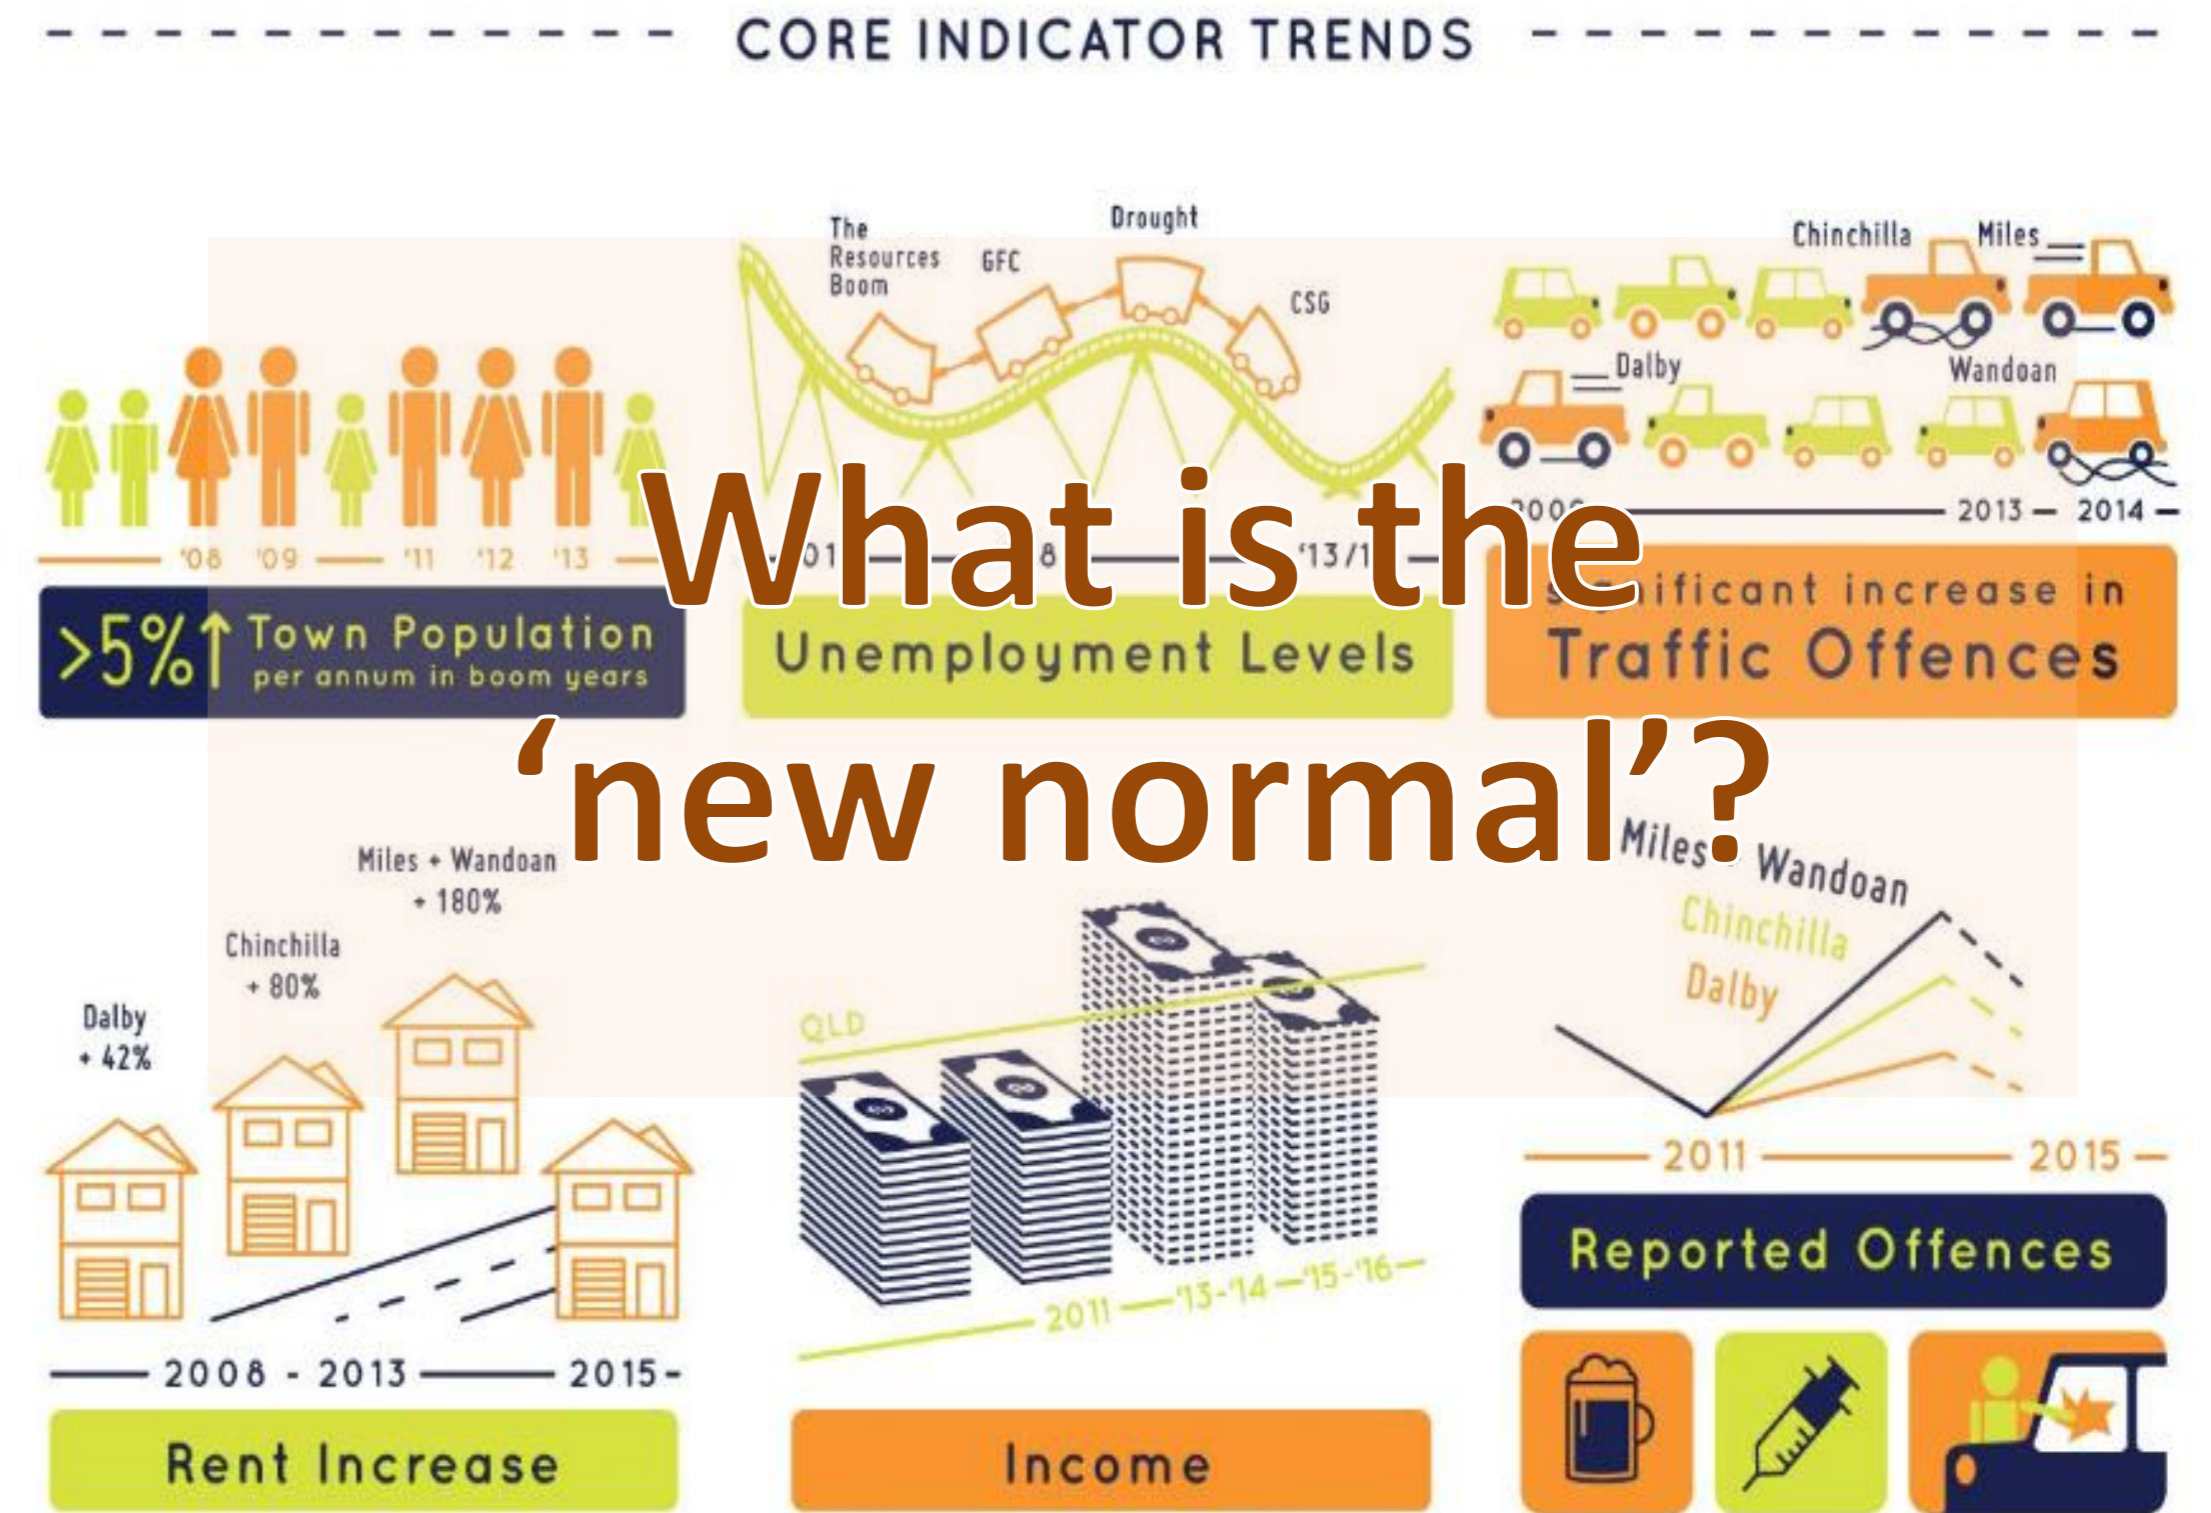

Indicators Maintenance & Reporting

Research team: Will Rifkin, Kathy Witt, Jo-Anne Everingham, Sherylllee Johnson + research assistants, Centre for Social Responsibility in Mining, UQ

District populations

- Dalby 18,000
- Chinchilla 7,700
- Miles/Wandoan 4,000
- Tara 4,000
- Roma 14,000
- Wallumbilla 6,000
- Toowoomba 160,000
- Moranbah 9,000
- Dysart 3,000

<https://boomtown-indicators.org>