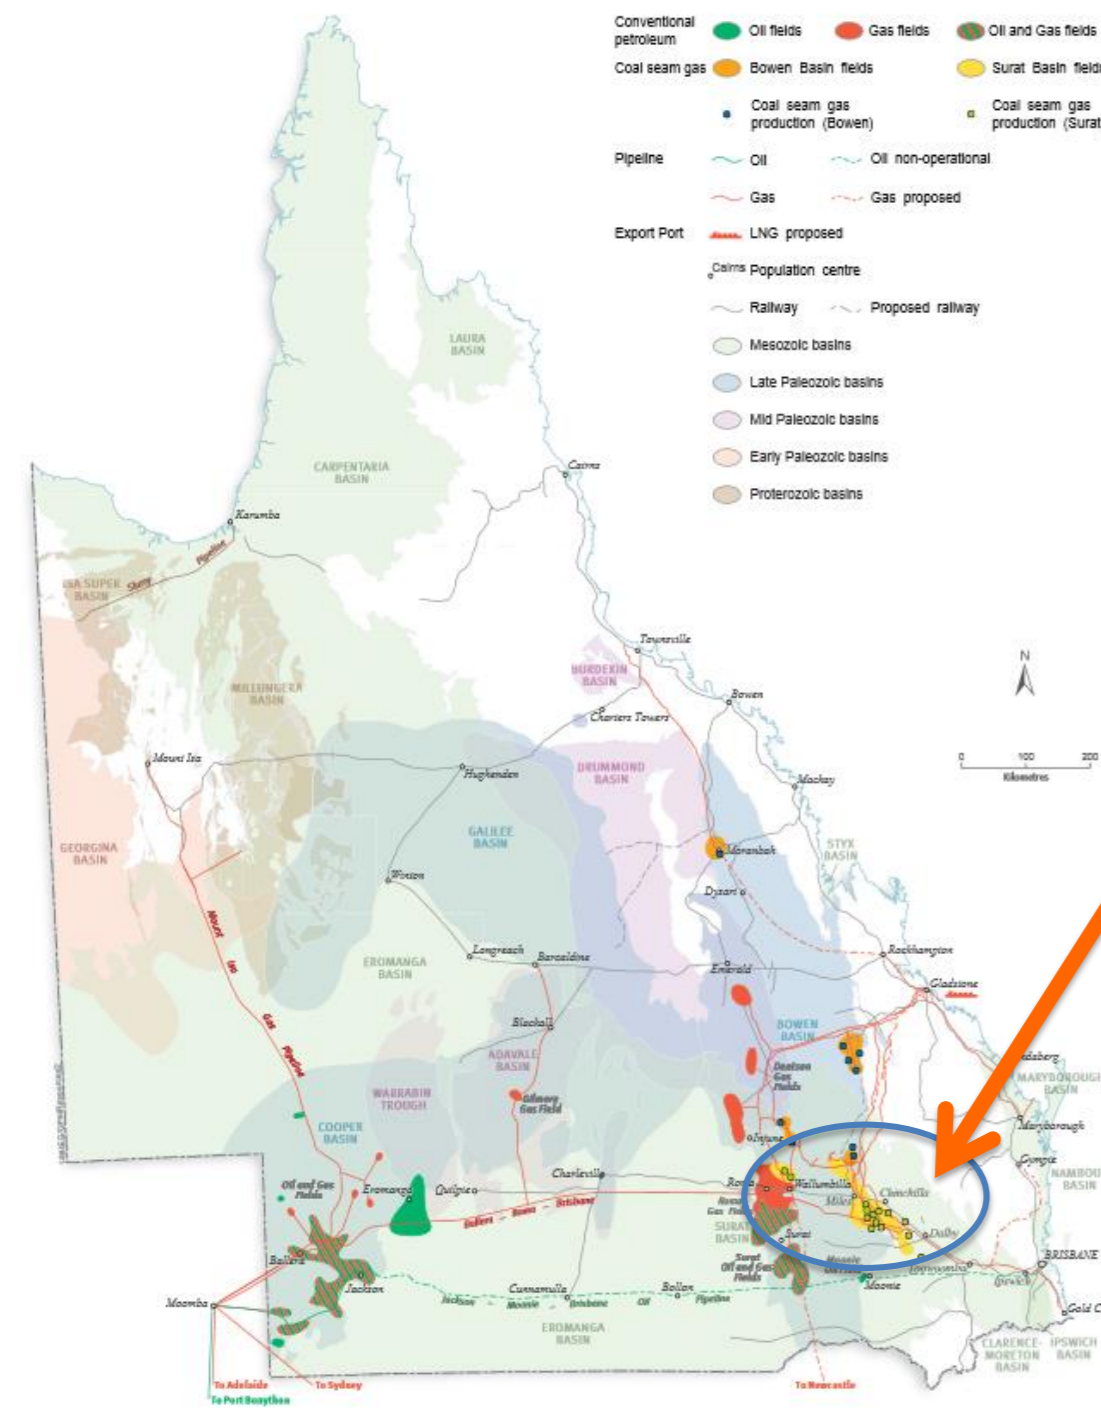

Indicators Maintenance & Reporting

Research team: Will Rifkin, Kathy Witt, Jo-Anne Everingham, Sherylllee Johnson + research assistants, Centre for Social Responsibility in Mining, UQ

District populations

- Dalby 18,000
- Chinchilla 7,700
- Miles/Wandoan 4,000
- Tara 4,000
- Roma 14,000
- Wallumbilla 6,000
- Toowoomba 160,000
- Moranbah 9,000
- Dysart 3,000

<https://boomtown-indicators.org>