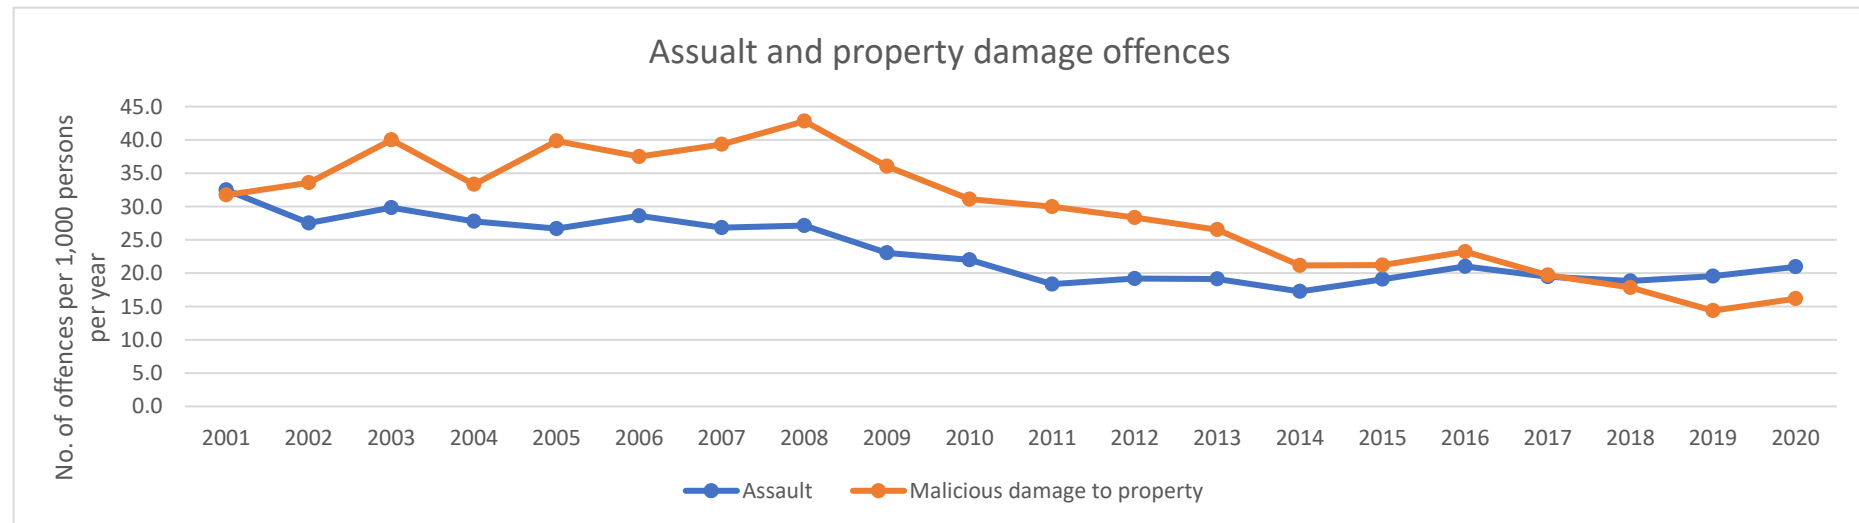

Source and boundary

- https://www.bocsar.nsw.gov.au/Pages/bocsar_datasets/Offence.aspx
- Narrabri LGA and State. Population data (above) used to convert to rate.

Source and boundary

- https://www.bocsar.nsw.gov.au/Pages/bocsar_datasets/Offence.aspx
- Narrabri LGA and State. Population data (above) used to convert to rate.