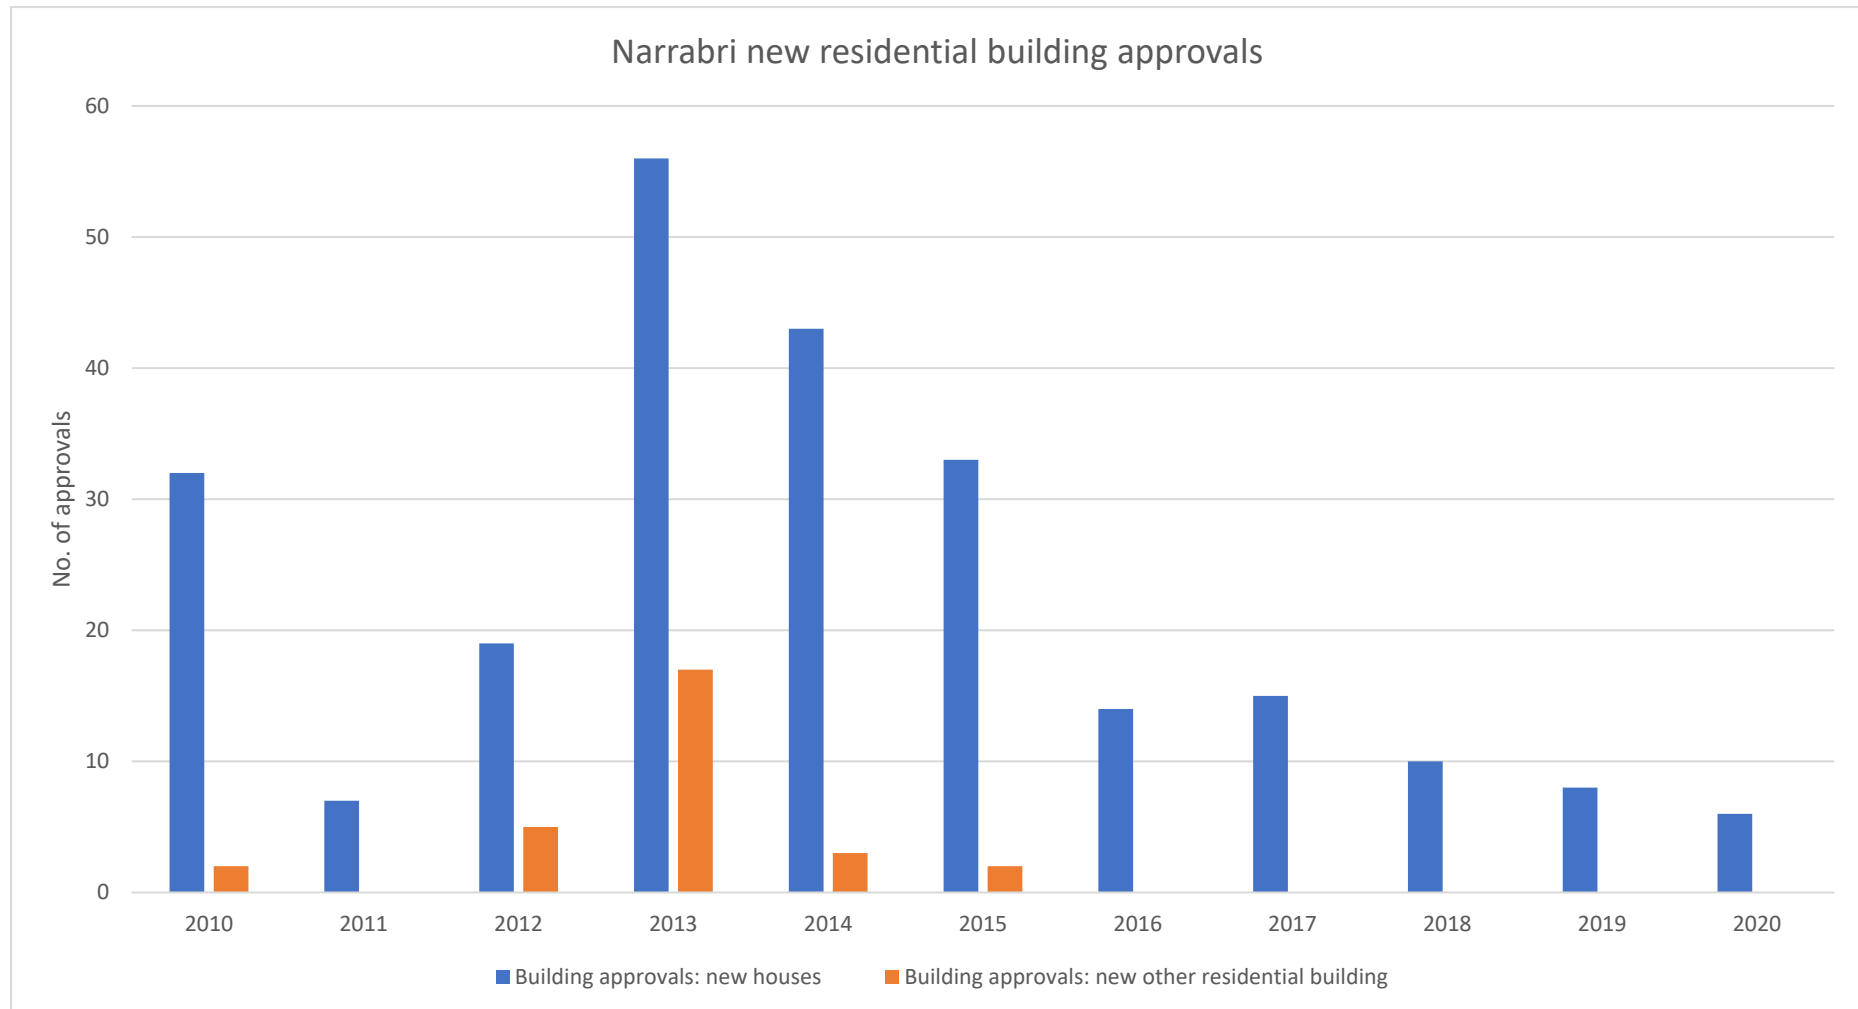

Source and boundary

- <https://www.abs.gov.au/statistics/industry/building-and-construction/building-approvals-australia/latest-release#data-download>
  - Narrabri LGA