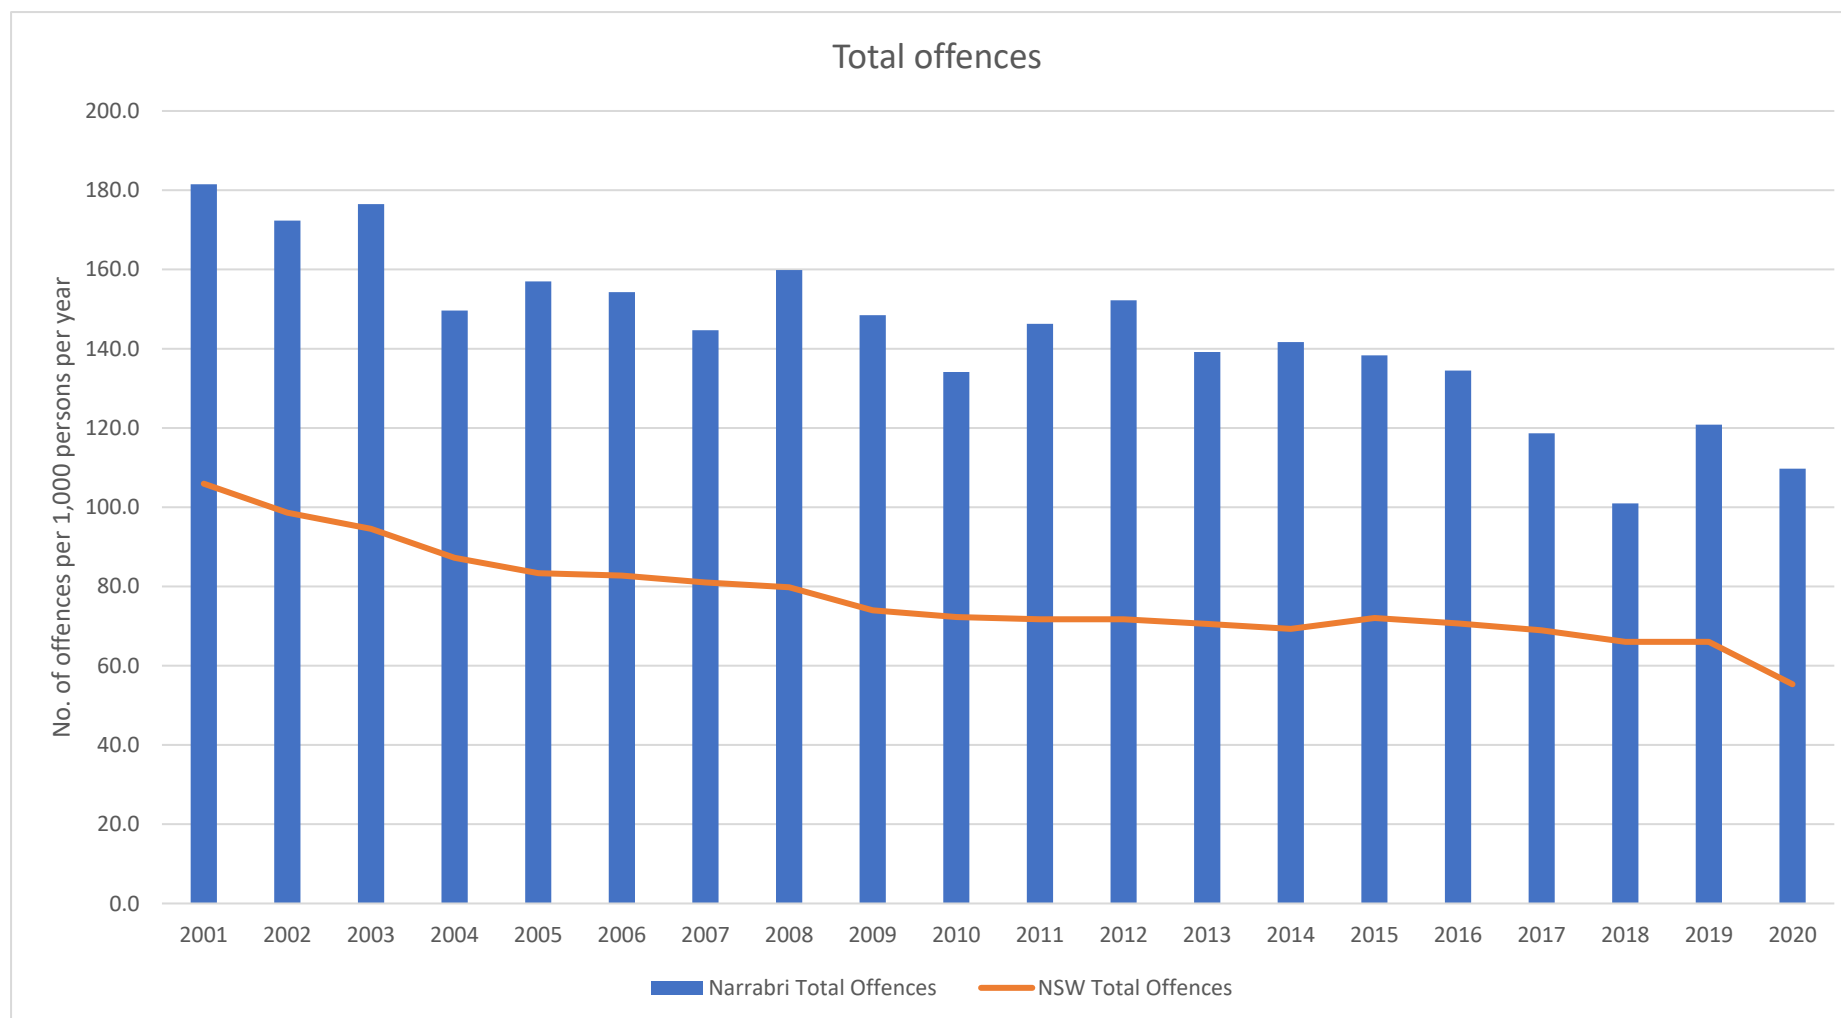

Source and boundary

- <https://www.bocsar.nsw.gov.au/Pages/bocsar_datasets/Offence.aspx>
- Narrabri LGA and State. Population data (above) used to convert to rate.