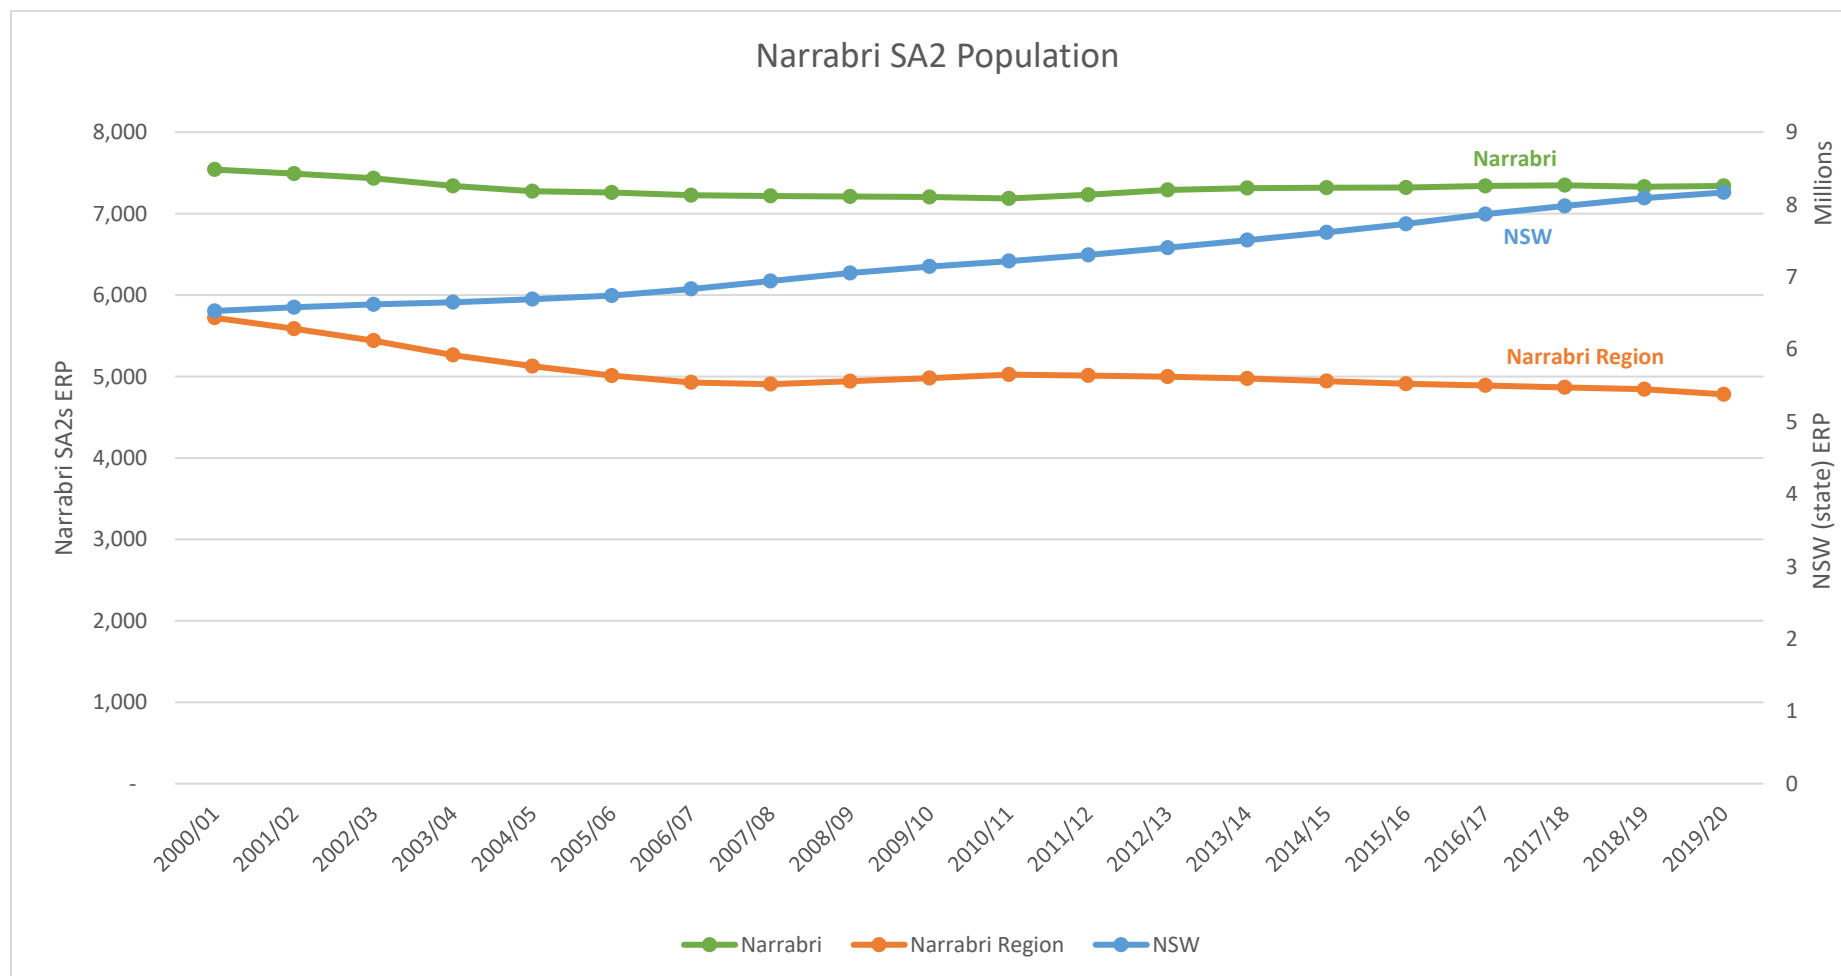

Narrabri SA2, inner red border. Narrabri postcode (2390), outer blue border.

Source and boundary

- http://stat.data.abs.gov.au/Index.aspx?DataSetCode=ABS_ANNUAL_ERP_ASGS2016
 - SA2s Narrabri and Narrabri Region
- <https://www.abs.gov.au/statistics/people/population/national-state-and-territory-population/latest-release>
 - NSW