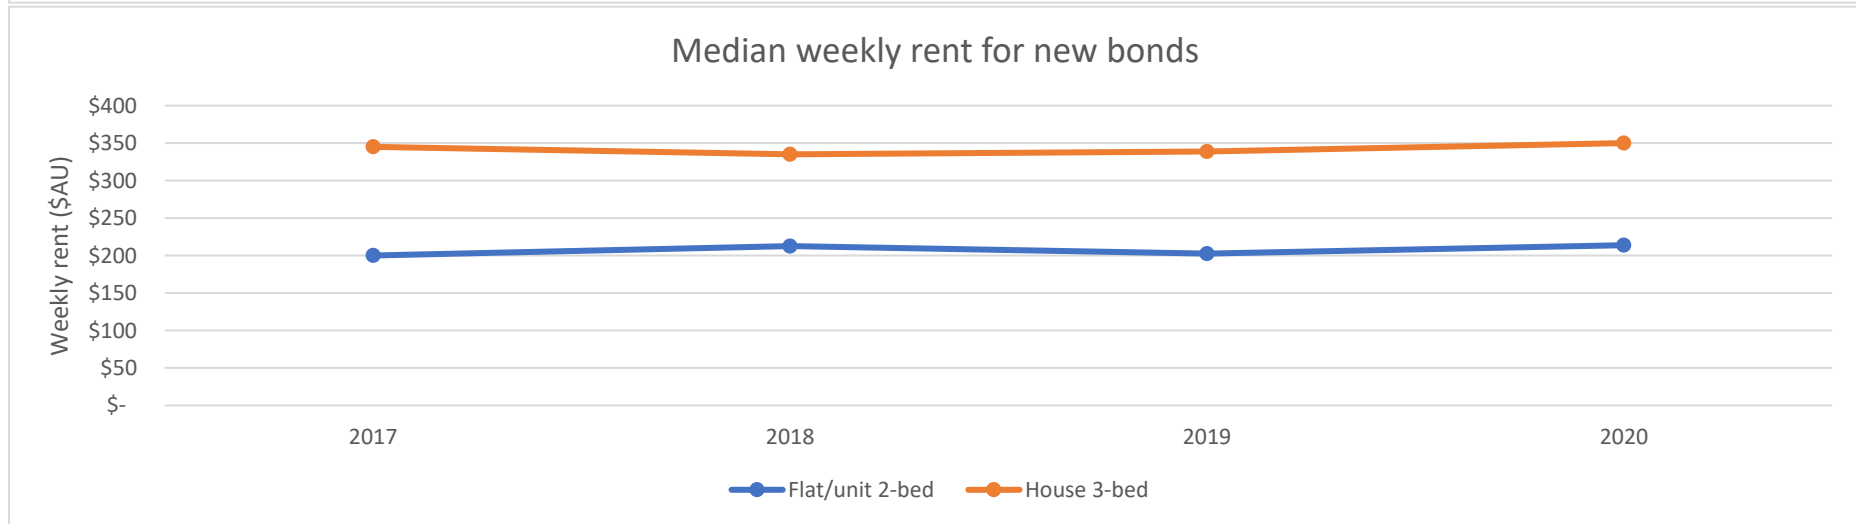

Source and boundary

- <https://www.facs.nsw.gov.au/resources/statistics/rent-and-sales/>
  - Narrabri LGA