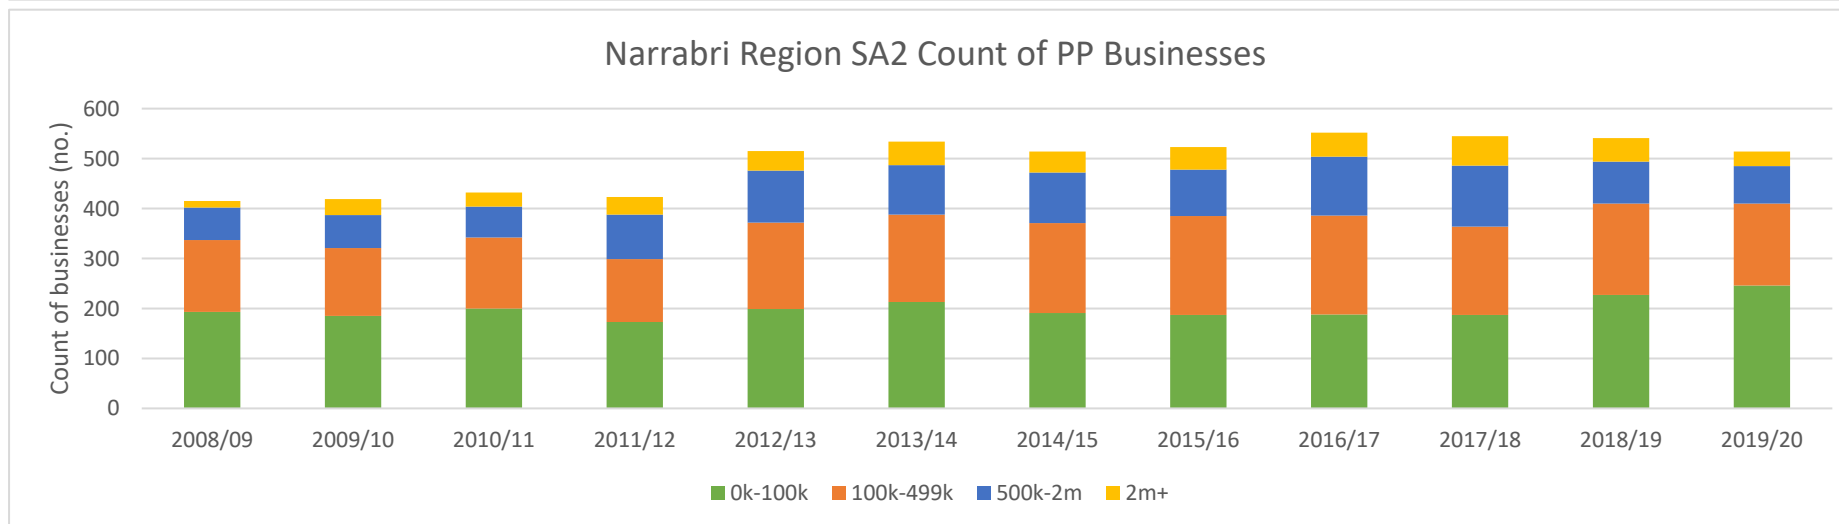

Source and boundary

- <https://www.abs.gov.au/statistics/economy/business-indicators/counts-australian-businesses-including-entries-and-exits/latest-release>
  - SA2
  - Primary production (PP) is only the Agriculture, Forestry and Fishing industry. Non-primary production is every other industry.