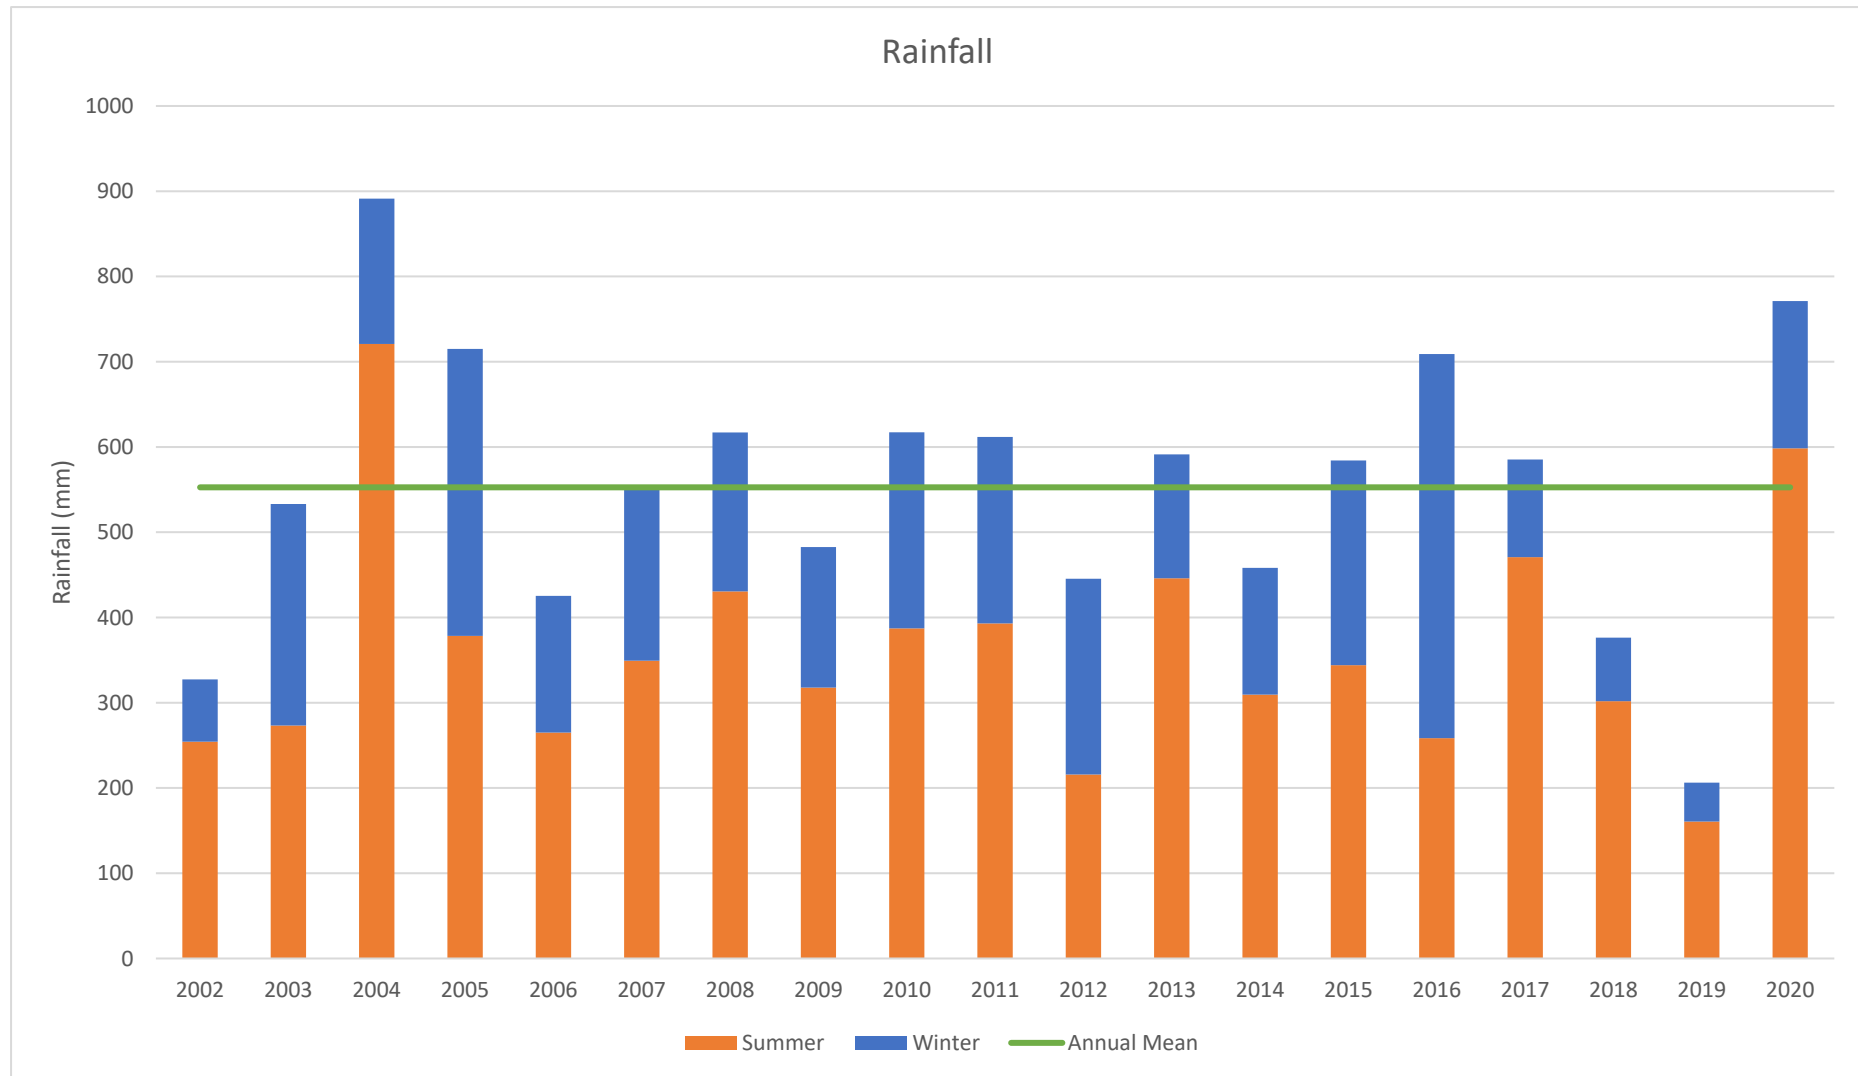

Source and boundary

- Source: Bureau of Meteorology Climate Data online, <http://www.bom.gov.au/climate/data/>
- Rainfall observations reported for Narrabri Airport AWS, 54038, 6km away.