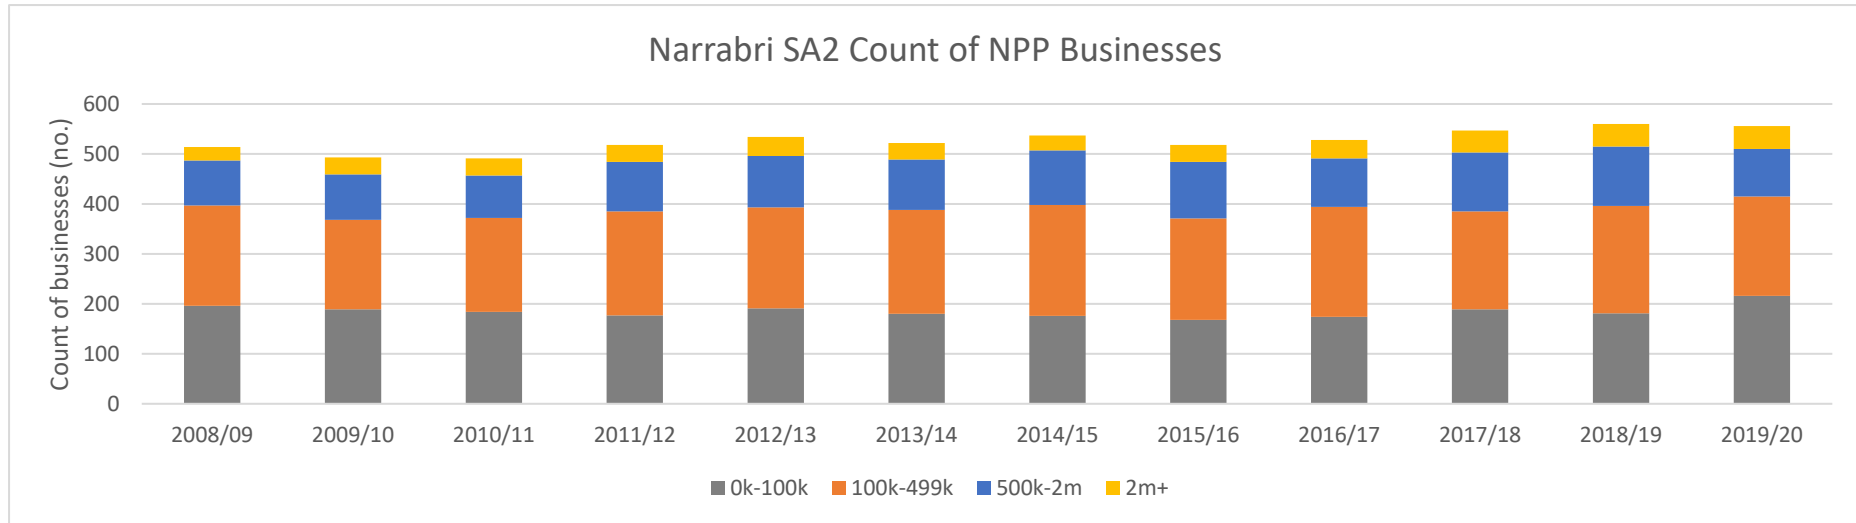

Source and boundary

- <https://www.abs.gov.au/statistics/economy/business-indicators/counts-australian-businesses-including-entries-and-exits/latest-release>
  - SA2
  - Primary production (PP) is only the Agriculture, Forestry and Fishing industry. Non-primary production is every other industry.