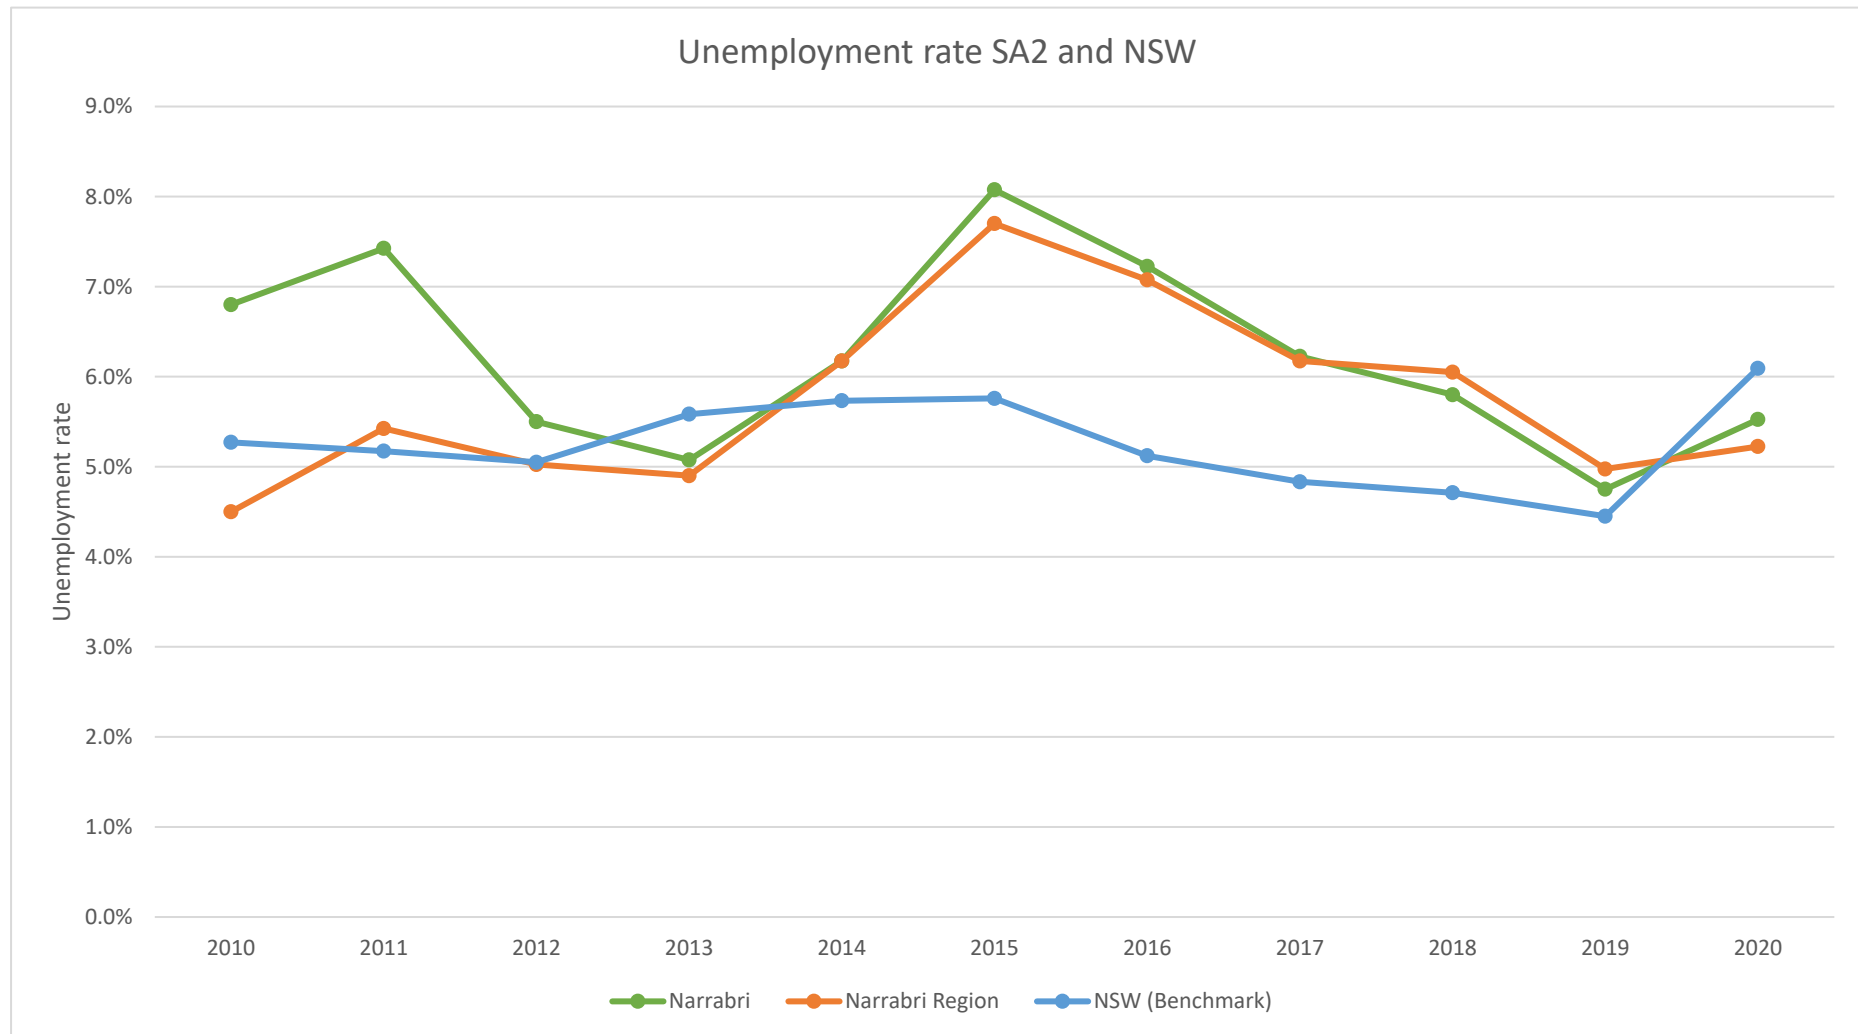

Narrabri SA2, inner red border. Narrabri postcode (2390), outer blue border.

Source and boundary

- http://stat.data.abs.gov.au/Index.aspx?DataSetCode=ABS_ANNUAL_ERP_ASGS2016
 - SA2s Narrabri and Narrabri Region
- <https://www.abs.gov.au/statistics/people/population/national-state-and-territory-population/latest-release>
 - NSW