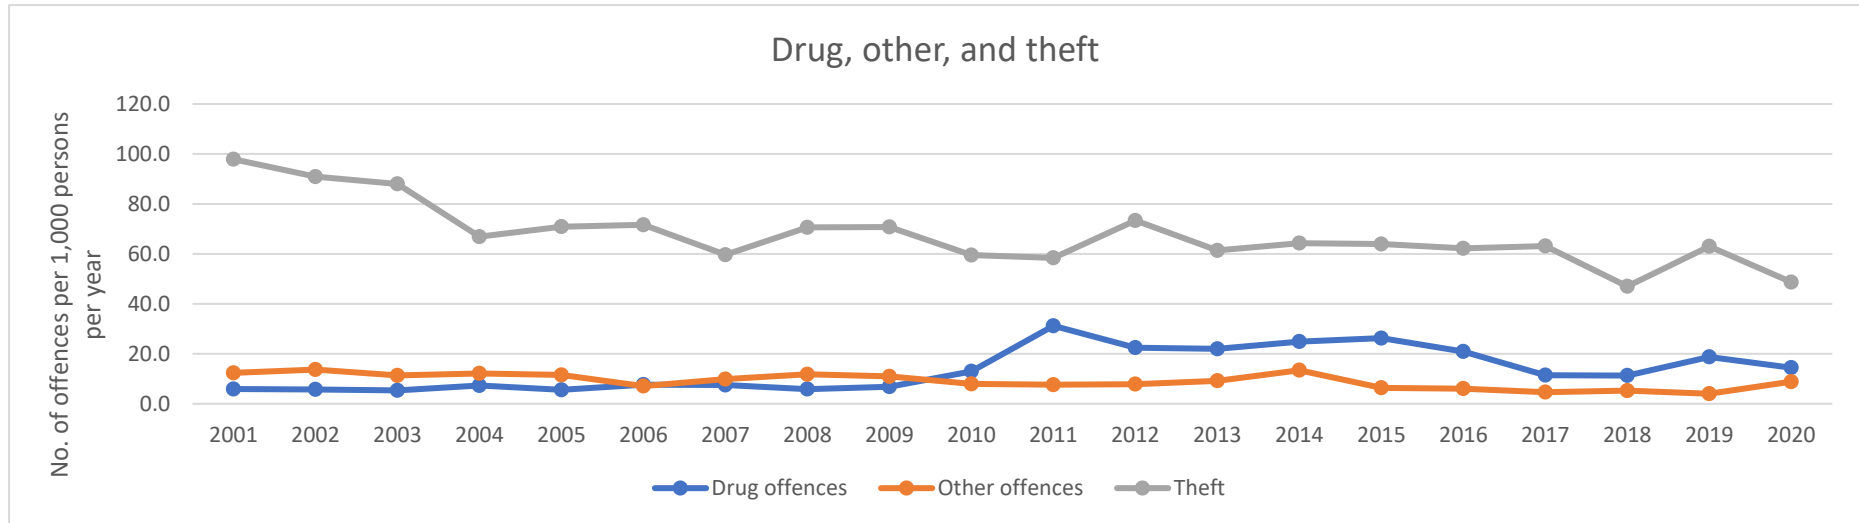

Source and boundary

- https://www.bocsar.nsw.gov.au/Pages/bocsar_datasets/Offence.aspx
- Narrabri LGA and State. Population data (above) used to convert to rate.

Source and boundary

- https://www.bocsar.nsw.gov.au/Pages/bocsar_datasets/Offence.aspx
- Narrabri LGA and State. Population data (above) used to convert to rate.