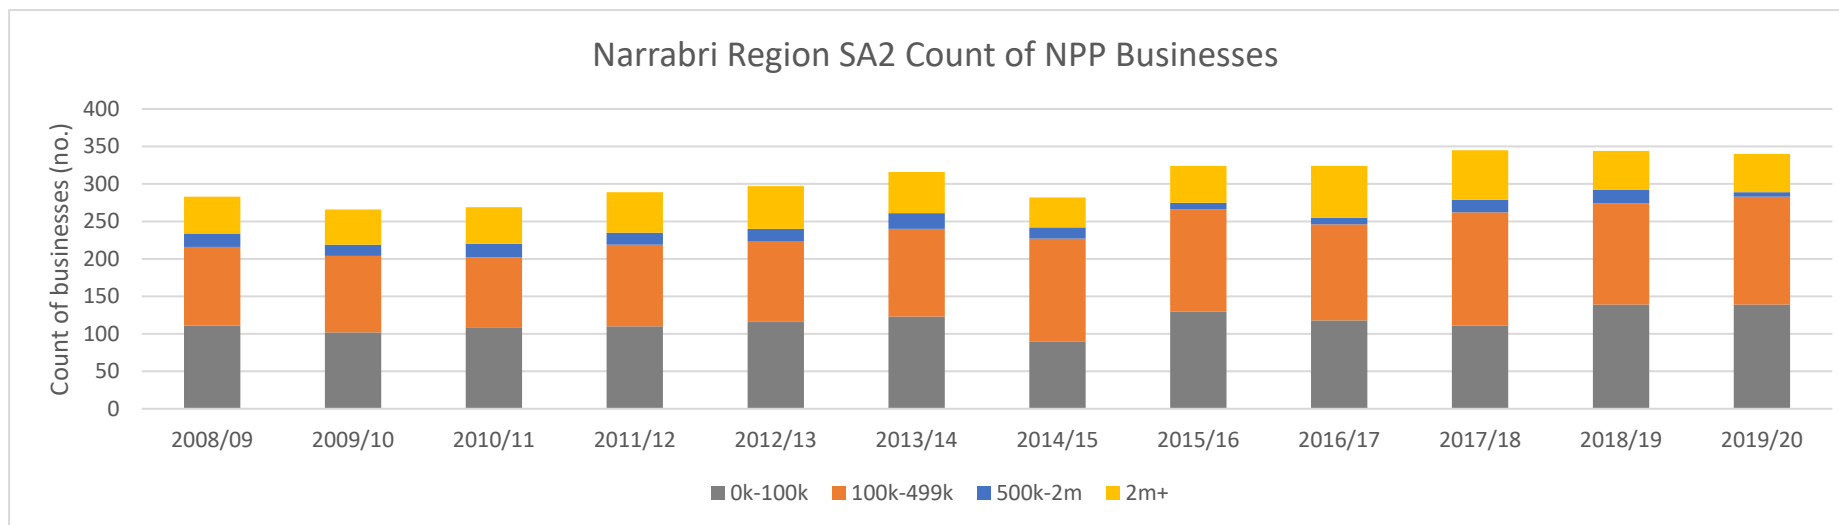

Source and boundary

- <https://www.abs.gov.au/statistics/economy/business-indicators/counts-australian-businesses-including-entries-and-exits/latest-release>
  - SA2
  - Primary production (PP) is only the Agriculture, Forestry and Fishing industry. Non-primary production is every other industry.