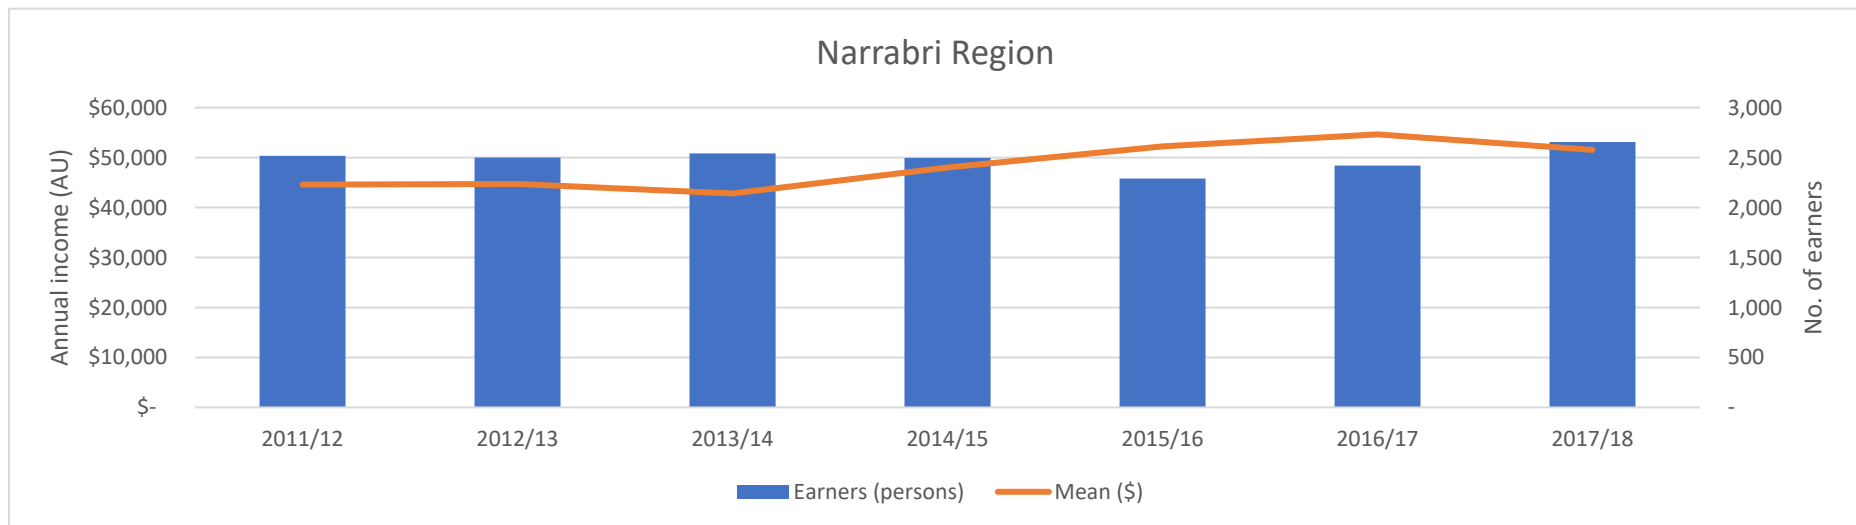

Source and boundary

- <https://www.abs.gov.au/statistics/labour/employment-and-unemployment/labour-force-australia-detailed/latest-release>
 - SA2 and State

Source and boundary

- <https://www.abs.gov.au/statistics/labour/earnings-and-work-hours/personal-income-australia/latest-release>
 - SA2 and State