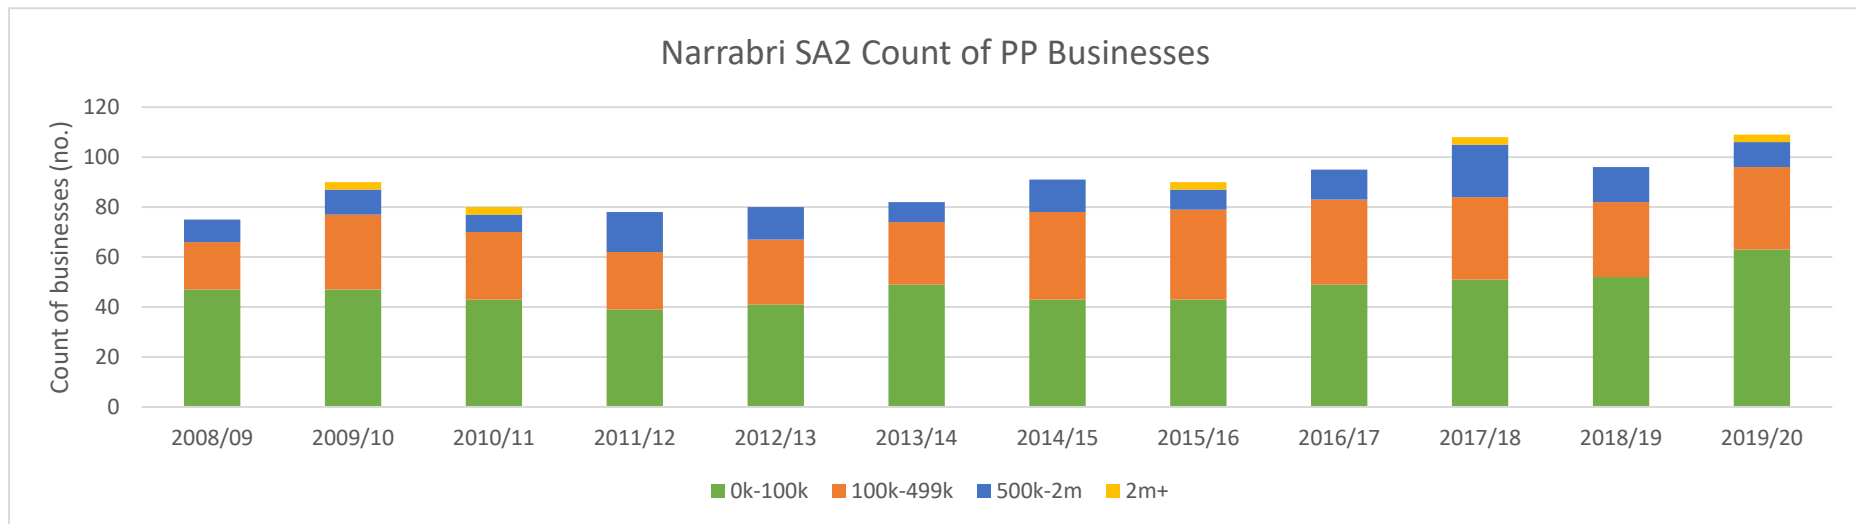

Source and boundary

- <https://www.abs.gov.au/statistics/economy/business-indicators/counts-australian-businesses-including-entries-and-exits/latest-release>
  - SA2
  - Primary production (PP) is only the Agriculture, Forestry and Fishing industry. Non-primary production is every other industry.